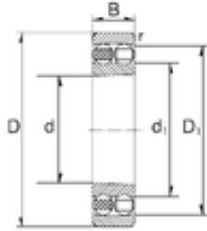

PCIF BEARING LIMITED

35 mm x 72 mm x 23 mm ZEN S2207 self aligning ball bearings

Bearing No. S2207

Size	35x72x23 mm
Bore Diameter	35 mm
Outer Diameter	72 mm
Width	23 mm
d	35 mm
D	72 mm
B	23 mm
C	23 mm
Weight	0,405 Kg
Basic dynamic load rating (C)	17,1 kN
Basic static load rating (C0)	8,4 kN
(Grease) Lubrication Speed	8500 r/min

S2207 Bearing 2D drawings and 3D CAD models