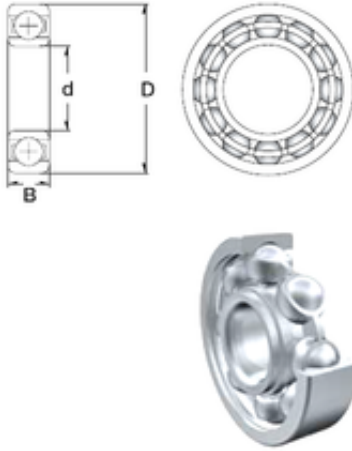

# PCIF BEARING LIMITED

12,7 mm x 28,575 mm x 7,938 mm ZEN R8-2RS  
deep groove ball bearings

Bearing No. R8-2RS

Size	12.7x28.575x7.938 mm
Bore Diameter	12,7 mm
Outer Diameter	28,575 mm
Width	7,938 mm
d	12,7 mm
D	28,575 mm
B	7,938 mm
C	7,938 mm
Basic dynamic load rating (C)	5,108 kN
Basic static load rating (C0)	2,413 kN
(Grease) Lubrication Speed	27000 r/min

R8-2RS Bearing 2D drawings and 3D CAD models