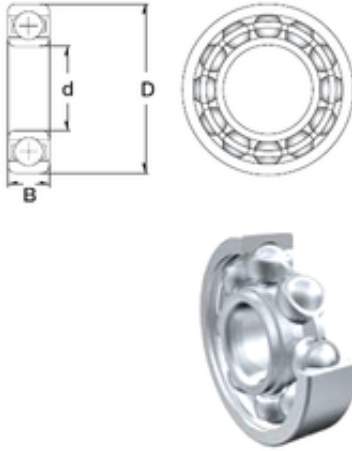

# PCIF BEARING LIMITED

6,35 mm x 15,875 mm x 4,978 mm ZEN  
SR4-2RS deep groove ball bearings

Bearing No. SR4-2RS

Size	6.35x15.875x4.978 mm
Bore Diameter	6,35 mm
Outer Diameter	15,875 mm
Width	4,978 mm
d	6,35 mm
D	15,875 mm
B	4,978 mm
C	4,978 mm
Basic dynamic load rating (C)	1,48 kN
Basic static load rating (C0)	0,621 kN
(Grease) Lubrication Speed	38000 r/min

SR4-2RS Bearing 2D drawings and 3D CAD models