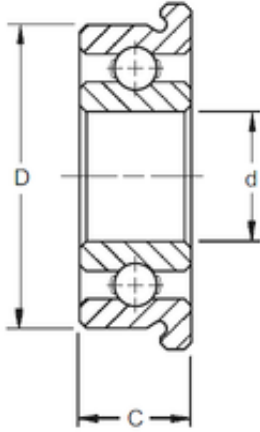

# PCIF BEARING LIMITED

7 mm x 17 mm x 5 mm ZEN F697 deep groove ball bearings

Bearing No. F697

Size	7x17x5 mm
Bore Diameter	7 mm
Outer Diameter	17 mm
Width	5 mm
d	7 mm
D	17 mm
B	5 mm
C	5 mm
Basic dynamic load rating (C)	1,605 kN
Basic static load rating (C0)	0,719 kN
(Grease) Lubrication Speed	36000 r/min

F697 Bearing 2D drawings and 3D CAD models