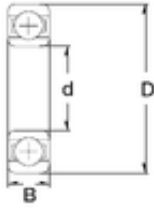

PCIF BEARING LIMITED

12,7 mm x 34,925 mm x 11,112 mm ZEN
1621-2RS deep groove ball bearings

Bearing No. 1621-2RS

Size	12.7x34.925x11.112 mm
Bore Diameter	12,7 mm
Outer Diameter	34,925 mm
Width	11,112 mm
d	12,7 mm
D	34,925 mm
B	11,112 mm
C	11,112 mm
Weight	0,05 Kg
Basic dynamic load rating (C)	2,67 kN

1621-2RS Bearing 2D drawings and 3D CAD models