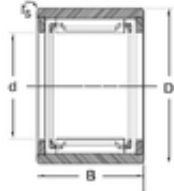

PCIF BEARING LIMITED

58 mm x 72 mm x 40 mm ZEN RNA6910
needle roller bearings

Bearing No. RNA6910

Size	58x72x40 mm
Bore Diameter	58 mm
Outer Diameter	72 mm
Width	40 mm
d	58 mm
D	72 mm
B	40 mm
C	40 mm
r min.	0,6 mm
Weight	0,31 Kg
Basic dynamic load rating (C)	67 kN
Basic static load rating (C0)	132 kN
(Grease) Lubrication Speed	4800 r/min

RNA6910 Bearing 2D drawings and 3D CAD models