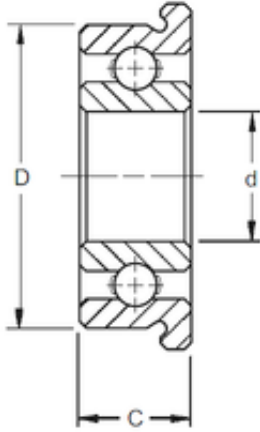

PCIF BEARING LIMITED

3 mm x 8 mm x 2,5 mm ZEN MF83 deep groove ball bearings

Bearing No. MF83

Size	3x8x2.5 mm
Bore Diameter	3 mm
Outer Diameter	8 mm
Width	2,5 mm
d	3 mm
D	8 mm
B	2,5 mm
C	2,5 mm
Basic dynamic load rating (C)	0,395 kN
Basic static load rating (C0)	0,141 kN
(Grease) Lubrication Speed	60000 r/min

MF83 Bearing 2D drawings and 3D CAD models