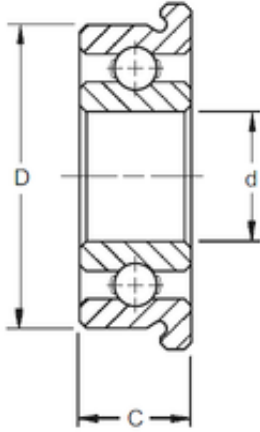

PCIF BEARING LIMITED

9 mm x 24 mm x 7 mm ZEN F609 deep groove ball bearings

Bearing No. F609

Size	9x24x7 mm
Bore Diameter	9 mm
Outer Diameter	24 mm
Width	7 mm
d	9 mm
D	24 mm
B	7 mm
C	7 mm
Basic dynamic load rating (C)	3,356 kN
Basic static load rating (C0)	1,444 kN
(Grease) Lubrication Speed	32000 r/min

F609 Bearing 2D drawings and 3D CAD models