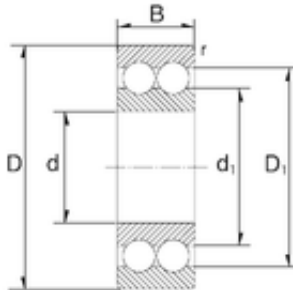

PCIF BEARING LIMITED

45 mm x 85 mm x 30,2 mm ZEN 3209 angular contact ball bearings

Bearing No. 3209

| | |
|-------------------------------|---------------|
| Size | 45x85x30.2 mm |
| Bore Diameter | 45 mm |
| Outer Diameter | 85 mm |
| Width | 30,2 mm |
| d | 45 mm |
| D | 85 mm |
| B | 30,2 mm |
| C | 30,2 mm |
| Weight | 0,709 Kg |
| Basic dynamic load rating (C) | 47,5 kN |
| Basic static load rating (C0) | 35,4 kN |
| (Grease) Lubrication Speed | 4500 r/min |

3209 Bearing 2D drawings and 3D CAD models