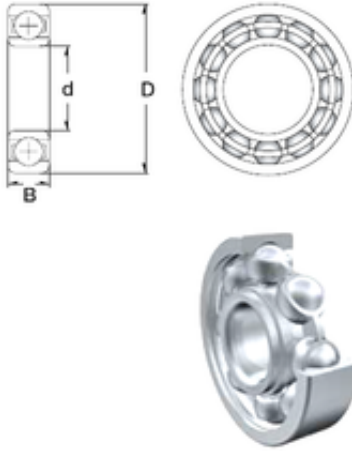

PCIF BEARING LIMITED

6 mm x 12 mm x 3 mm ZEN SMR126 deep groove ball bearings

Bearing No. SMR126

Size	6x12x3 mm
Bore Diameter	6 mm
Outer Diameter	12 mm
Width	3 mm
d	6 mm
D	12 mm
B	3 mm
C	3 mm
Basic dynamic load rating (C)	0,716 kN
Basic static load rating (C0)	0,295 kN
(Grease) Lubrication Speed	43000 r/min

SMR126 Bearing 2D drawings and 3D CAD models