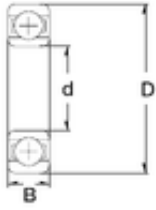

PCIF BEARING LIMITED

20 mm x 32 mm x 7 mm ZEN SF61804-2RS
deep groove ball bearings

Bearing No. SF61804-2RS

Size	20x32x7 mm
Bore Diameter	20 mm
Outer Diameter	32 mm
Width	7 mm
d	20 mm
D	32 mm
B	7 mm
C	7 mm
Basic dynamic load rating (C)	4,015 kN
Basic static load rating (C0)	2,462 kN
(Grease) Lubrication Speed	21000 r/min

SF61804-2RS Bearing 2D drawings and 3D CAD models