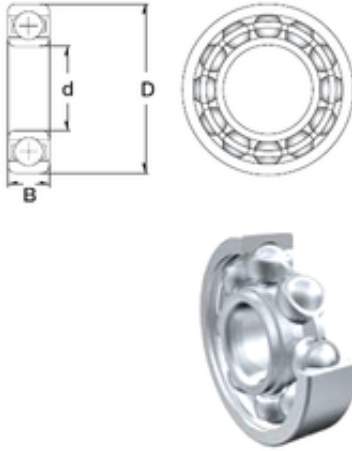

PCIF BEARING LIMITED

70 mm x 150 mm x 35 mm ZEN 6314 deep groove ball bearings

Bearing No. 6314

Size	70x150x35 mm
Bore Diameter	70 mm
Outer Diameter	150 mm
Width	35 mm
d	70 mm
D	150 mm
B	35 mm
C	35 mm
Weight	0,26 Kg
Basic dynamic load rating (C)	104 kN
Basic static load rating (C0)	68 kN

6314 Bearing 2D drawings and 3D CAD models