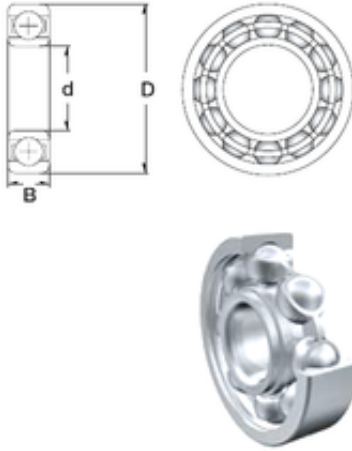

PCIF BEARING LIMITED

8 mm x 16 mm x 5 mm ZEN S688W5 deep groove ball bearings

Bearing No. S688W5

Size	8x16x5 mm
Bore Diameter	8 mm
Outer Diameter	16 mm
Width	5 mm
d	8 mm
D	16 mm
B	5 mm
C	5 mm
Basic dynamic load rating (C)	1,252 kN
Basic static load rating (C0)	0,592 kN
(Grease) Lubrication Speed	36000 r/min

S688W5 Bearing 2D drawings and 3D CAD models