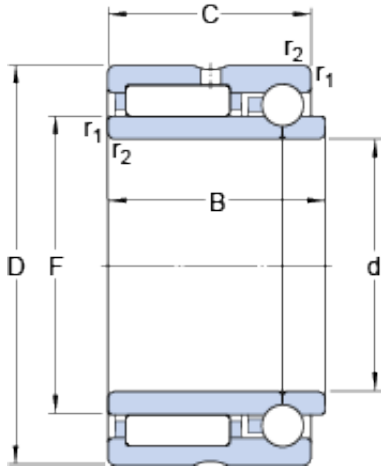

PCIF BEARING LIMITED

20 mm x 37 mm x 25 mm skf nkib 5904 bearing

Bearing No. nkib 5904

nkib 5904 Bearing 2D drawings and 3D CAD models

Size	37x20x25 mm
Bore Diameter	37 mm
Outer Diameter	20 mm
Width	25 mm
d	20 mm
D	37 mm
B	25 mm
C	23 mm
F	25 mm
r _{1,2} - min.	0.3 mm
d _a - min.	22 mm
D _a - max.	35 mm
r _a - max.	0.3 mm
Basic dynamic load rating, radial direction - C	21.6 kN
Basic static load rating, radial direction - C ₀	28 kN
Basic dynamic load rating, axial direction - C	3.8 kN
Basic static load rating, axial direction - C ₀	4.2 kN
Fatigue load limit, radial direction - P _u	3.4 kN
Fatigue load limit, axial direction - P _u	0.176 kN
Reference speed	15000 r/min
Limiting speed	17000 r/min

PCIF BEARING LIMITED

Category	Roller Bearings
Inventory	0.0
Manufacturer Name	SKF
Minimum Buy Quantity	N/A
Weight / Kilogram	0.115
EAN	7316577710062
Product Group	B04144
$r_{1,2}$ min.	0.3 mm
d_a min.	22 mm
D_a max.	35 mm
r_a max.	0.3 mm
Basic dynamic load rating, radial direction C	21.6 kN
Basic static load rating, radial direction C_0	28 kN
Basic dynamic load rating, axial direction C	3.79 kN
Basic static load rating, axial direction C_0	4.21 kN
Fatigue load limit, radial direction P_u	3.35 kN
Fatigue load limit, axial direction P_u	0.176 kN
Mass bearing	0.11 kg