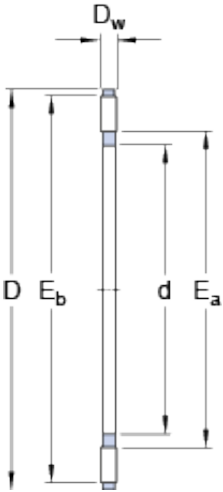

PCIF BEARING LIMITED

axk 1730 Bearing 2D drawings and 3D CAD models

skf axk 1730 bearing

Bearing No. axk 1730

Size	30x17x2 mm
Bore Diameter	30 mm
Outer Diameter	17 mm
Width	2 mm
d	17 mm
D	30 mm
D _w	2 mm
E _a - min.	19 mm
E _b - max.	29 mm
Basic dynamic load rating - C	11 kN
Basic static load rating - C ₀	40.5 kN
Fatigue load limit - P _u	4.8 kN
Reference speed	4500 r/min
Limiting speed	9500 r/min
Category	Bearings
Inventory	0.0
Manufacturer Name	SKF
Minimum Buy Quantity	N/A
UNSPSC	31171512
Weight / Kilogram	0.004
EAN	7316570982152
Product Group	B04144
D _w	2 mm
E _a min.	19 mm
E _b max.	29 mm