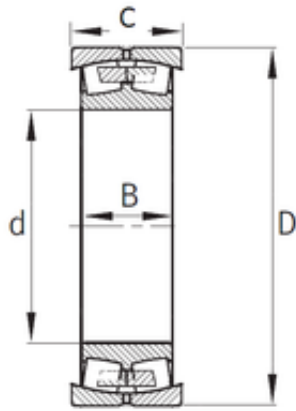

# PCIF BEARING LIMITED

100 mm x 160 mm x 61 mm fag 801215a bearing

Bearing No. 801215a

Size	100x160x61 mm
Bore Diameter	100 mm
Outer Diameter	160 mm
Width	61 mm
d	100 mm
D	160 mm
B	61 mm

801215a Bearing 2D drawings and 3D CAD models