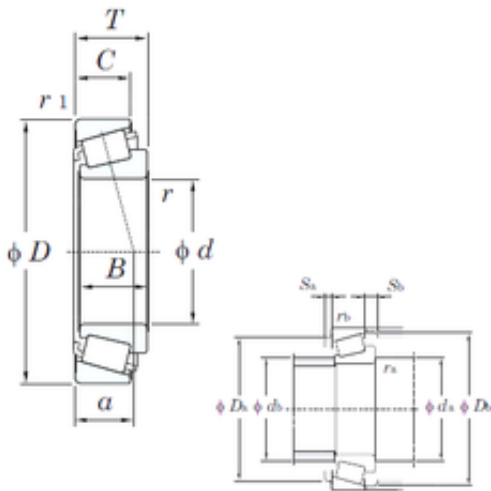

# PCIF BEARING LIMITED

109,54 mm x 158,75 mm x 21,44 mm koyo  
57551 bearing

Bearing No. 57551

Size	109.54x158.75x23.02 mm
Bore Diameter	109,54 mm
Outer Diameter	158,75 mm
Width	23,02 mm
d	109,54 mm
D	158,75 mm
T	23,02 mm
B	21,44 mm
Category	Bearings
Inventory	0.0
Manufacturer Name	KOYO
Minimum Buy Quantity	N/A
Weight / Kilogram	0
Product Group	B04334

57551 Bearing 2D drawings and 3D CAD models