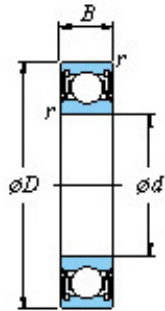

PCIF BEARING LIMITED

15 x 35 x 11 koyo 6202 2rs bearing

■ Mounting dimensions

6202 2rs Bearing 2D drawings and 3D CAD models

Bearing No. 6202 2rs

Bearing No.	6202 2RS
d	15
D	35
B	11
r(min)	0.6
Cr	9.55
C0r	3.75
Cu	0.290
f0	13.2
Grease lub.	20000
da(min)	19
da(max)	19.5
Da(max)	31
ra(max)	0.6
(Refer.)Mass(Open type)(kg)	0.045