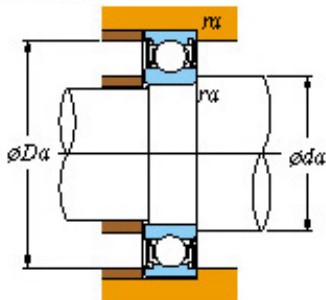

PCIF BEARING LIMITED

15 x 35 x 11 koyo 6202 2rs bearing

■ Mounting dimensions

6202 2rs Bearing 2D drawings and 3D CAD models

Bearing No. 6202 2rs

Bearing No.	6202 2RS
d	15
D	35
B	11
r(min)	0.6
Cr	9.55
C0r	3.75
Cu	0.290
f0	13.2
Grease lub.	20000
da(min)	19
da(max)	19.5
Da(max)	31
ra(max)	0.6
(Refer.)Mass(Open type)(kg)	0.045