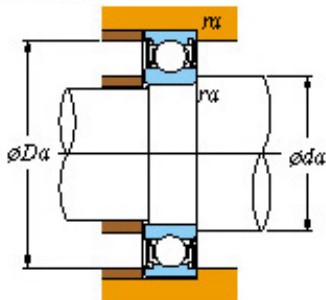

## 25 x 52 x 15 koyo 6205 2rs bearing

### ■ Mounting dimensions

6205 2rs Bearing 2D drawings and 3D CAD models

Bearing No. 6205 2rs

Bearing No.	6205 2RS
d	25
D	52
B	15
r(min)	1
Cr	17.5
C0r	7.85
Cu	0.550
f0	13.9
Grease lub.	13000
da(min)	30
da(max)	31.5
Da(max)	47
ra(max)	1
(Refer.) Mass(Open type)(kg)	0.128