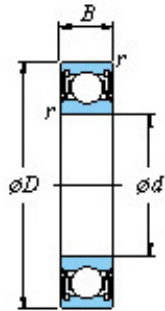

## 25 x 52 x 15 koyo 6205 2rs bearing

### ■ Mounting dimensions

6205 2rs Bearing 2D drawings and 3D CAD models

Bearing No. 6205 2rs

Bearing No.	6205 2RS
d	25
D	52
B	15
r(min)	1
Cr	17.5
C0r	7.85
Cu	0.550
f0	13.9
Grease lub.	13000
da(min)	30
da(max)	31.5
Da(max)	47
ra(max)	1
(Refer.) Mass(Open type)(kg)	0.128