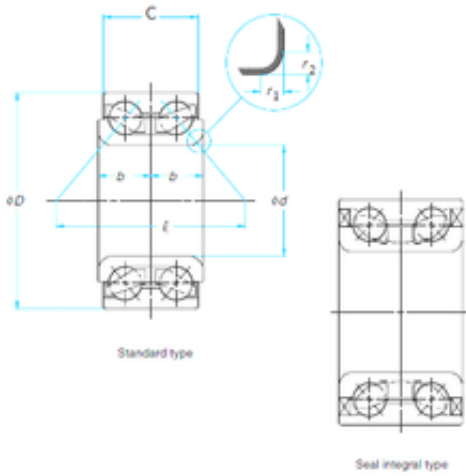

PCIF BEARING LIMITED

52 mm x 91 mm x 40 mm timken wb000019 bearing

Bearing No. wb000019

Size	52x91x40 mm
Bore Diameter	52 mm
Outer Diameter	91 mm
Width	40 mm
d	52 mm
D	91 mm
B	40 mm
C	40 mm

wb000019 Bearing 2D drawings and 3D CAD models