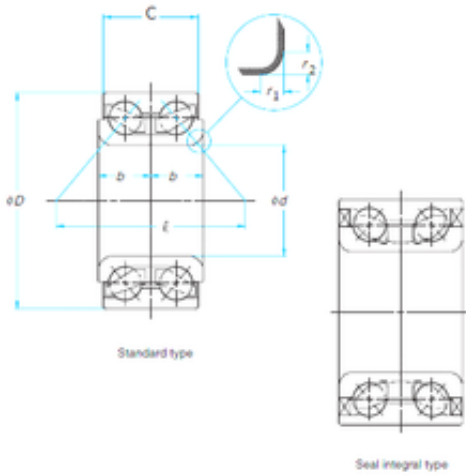

# PCIF BEARING LIMITED

43 mm x 79 mm x 41 mm timken 510030 bearing

Bearing No. 510030

Size	43x79x41 mm
Bore Diameter	43 mm
Outer Diameter	79 mm
Width	41 mm
d	43 mm
D	79 mm
B	41 mm
C	38 mm

510030 Bearing 2D drawings and 3D CAD models